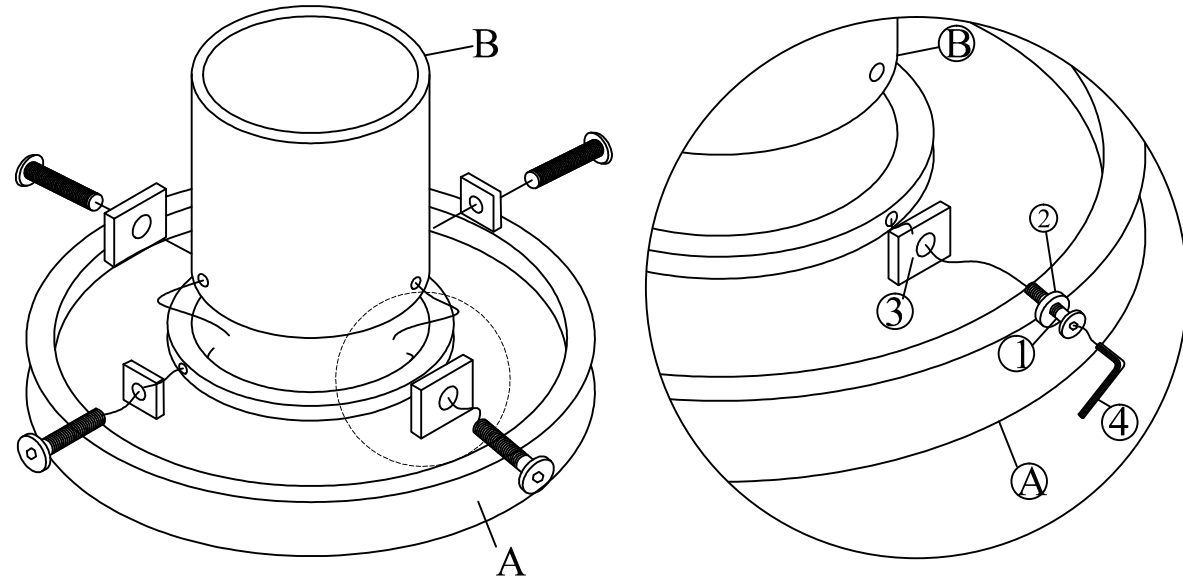

BQ-1002-25: CASSIUS FIBERSTONE DINING TABLE

Thank you for your purchasing this quality product. Be sure to check all packing material carefully for small parts that may have come loose inside the carton during shipment.

PART LIST

A = 1pc

B = 1pc

STEP 1 : Tight the bolts to press with plastic plug on concrete base without piercing

LIST OF HARDWARE

NO.	Hard ware	Qty.
1	Hex Bolts 	4 pcs
2	Plastic washer 	12 pcs
3	Washer 	4 pcs
4	Allen wrench 	1pcs